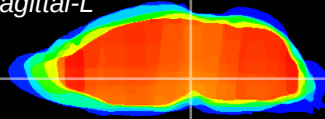

Coronal

Sagittal-R

Sagittal-L

ViBrism: CX11381
Horizontal

VTA