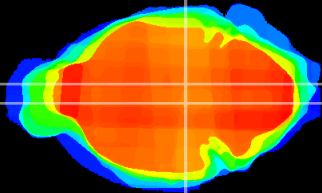

Coronal

Sagittal-R

Sagittal-L

ViBrism: CX11381
Horizontal

VTA