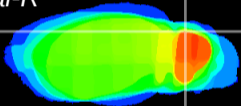

Coronal

Sagittal-R

Sagittal-L

ViBrism: CX11382
Horizontal

Cb lobe