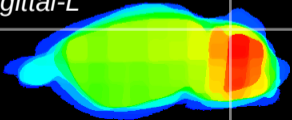

Coronal

Sagittal-R

Sagittal-L

ViBrism: CX11382
Horizontal

Cb lobe