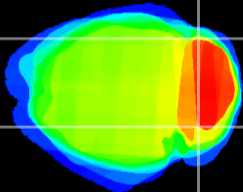

Coronal

Sagittal-R

Sagittal-L

ViBrism: CX11382
Horizontal

Cb lobe