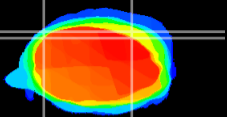

Coronal

Sagittal-R

Sagittal-L

ViBrism: CX11382
Horizontal

Cb lobe