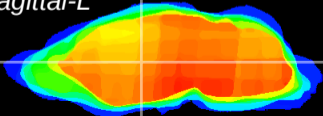

Coronal

Sagittal-R

Sagittal-L

ViBriSM: CX11389
Horizontal

VA/VL