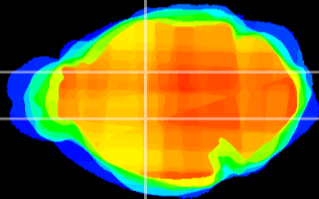

Coronal

Sagittal-R

Sagittal-L

ViBriSM: CX11389
Horizontal

VA/VL