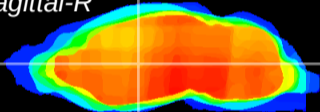

Coronal

Sagittal-R

Sagittal-L

ViBriSM: CX11389
Horizontal

VA/VL