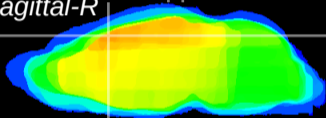

Coronal

Sagittal-R

Sagittal-L

ViBris: CX11391
Horizontal

Cx motor