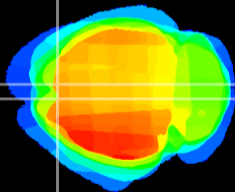

Coronal

Sagittal-R

Sagittal-L

ViBris: CX11391
Horizontal

Cx motor