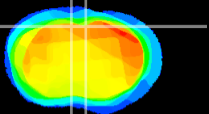

Coronal

Sagittal-R

Sagittal-L

ViBris: CX11391
Horizontal

Cx motor