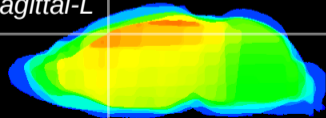

Coronal

Sagittal-R

Sagittal-L

ViBris: CX11391
Horizontal

Cx motor