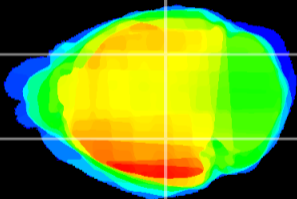

Coronal

Sagittal-R

Sagittal-L

ViBrism: CX11391
Horizontal

LG