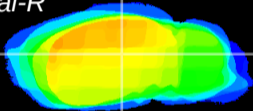

Coronal

Sagittal-R

Sagittal-L

ViBrism: CX11391
Horizontal

LG