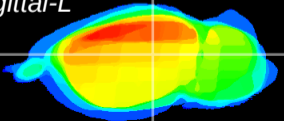

Coronal

Sagittal-R

Sagittal-L

ViBrism: CX11391
Horizontal

LG