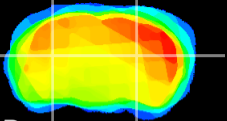

Coronal

Sagittal-R

Sagittal-L

ViBrism: CX11391
Horizontal

LG