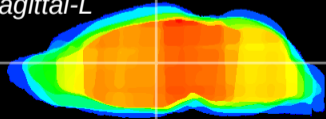

Coronal

Sagittal-R

Sagittal-L

ViBrism: CX11395
Horizontal

MD