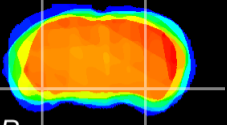

Coronal

Sagittal-R

Sagittal-L

ViBrism: CX11396
Horizontal

ventral S