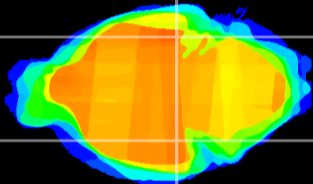

Coronal

Sagittal-R

Sagittal-L

ViBrism: CX11396
Horizontal

ventral S