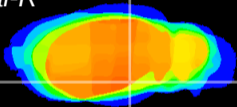

Coronal

Sagittal-R

Sagittal-L

ViBrism: CX11396
Horizontal

ventral S