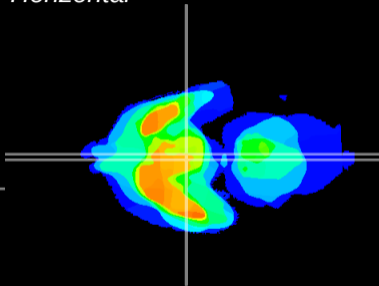

Coronal

Sagittal-R

Sagittal-L

ViBrism: CX11399
Horizontal

Arc