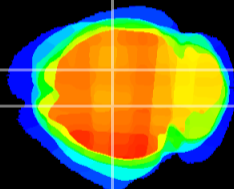

Coronal

Sagittal-R

Sagittal-L

ViBrism: CX11399
Horizontal

CA1