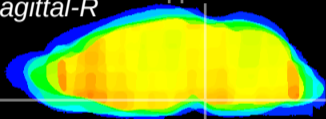

Coronal

Sagittal-R

Sagittal-L

ViBrism: CX11401
Horizontal

Pn