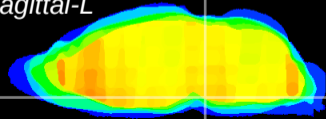

Coronal

Sagittal-R

Sagittal-L

ViBrism: CX11401
Horizontal

Pn