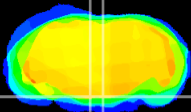

Coronal

Sagittal-R

Sagittal-L

ViBrism: CX11401
Horizontal

Pn