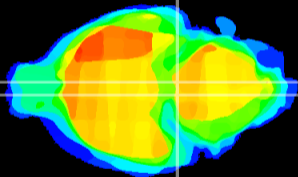

Coronal

Sagittal-R

Sagittal-L

ViBrism: CX11401
Horizontal

Pn