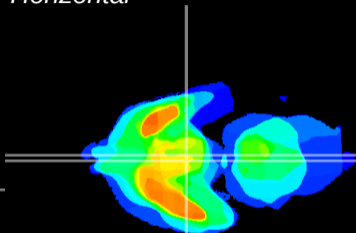

Coronal

Sagittal-R

Sagittal-L

ViBrism: CX11405
Horizontal

Arc