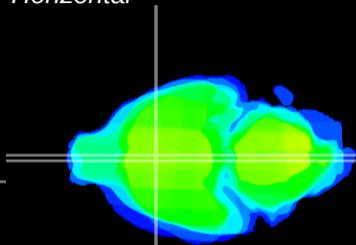

Coronal

Sagittal-R

Sagittal-L

ViBrism: CX11411
Horizontal

MPA