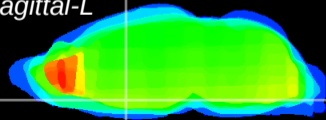

Coronal

Sagittal-R

Sagittal-L

ViBrism: CX11411
Horizontal

MPA