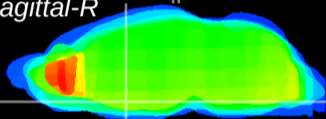

Coronal

Sagittal-R

Sagittal-L

ViBrism: CX11411
Horizontal

MPA