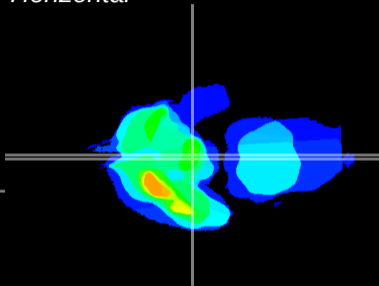

Coronal

Sagittal-R

Sagittal-L

ViBrism: CX11412
Horizontal

ME