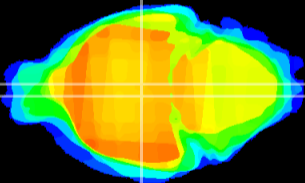

Coronal

Sagittal-R

Sagittal-L

ViBrism: CX11414
Horizontal

DM