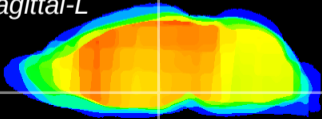

Coronal

Sagittal-R

Sagittal-L

ViBrism: CX11414
Horizontal

DM