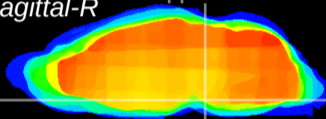

Coronal

Sagittal-R

Sagittal-L

ViBrism: CX11419
Horizontal

Pn