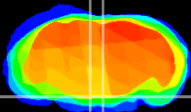

Coronal

Sagittal-R

Sagittal-L

ViBrism: CX11419
Horizontal

Pn