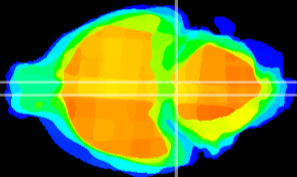

Coronal

Sagittal-R

Sagittal-L

ViBrism: CX11419
Horizontal

Pn