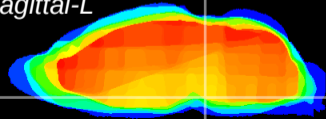

Coronal

Sagittal-R

Sagittal-L

ViBrism: CX11419
Horizontal

Pn