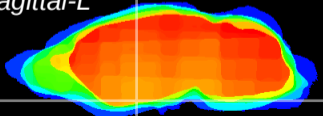

Coronal

Sagittal-R

Sagittal-L

ViBrism: CX11419
Horizontal

S0