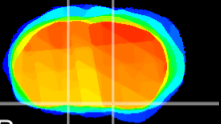

Coronal

Sagittal-R

Sagittal-L

ViBrism: CX11419
Horizontal

S0