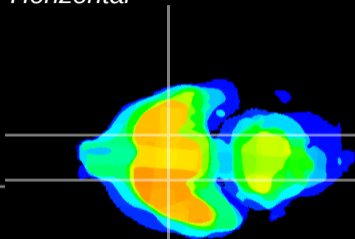

Coronal

Sagittal-R

Sagittal-L

ViBrism: CX11419
Horizontal

S0