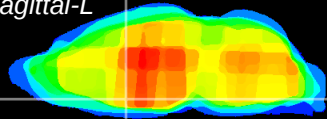

Coronal

Sagittal-R

Sagittal-L

ViBrism: CX11421
Horizontal

MPA