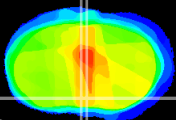

Coronal

Sagittal-R

Sagittal-L

ViBrism: CX11421
Horizontal

MPA