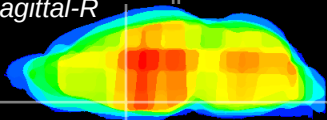

Coronal

Sagittal-R

Sagittal-L

ViBrism: CX11421
Horizontal

MPA