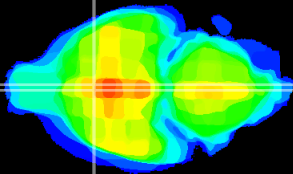

Coronal

Sagittal-R

Sagittal-L

ViBrism: CX11421
Horizontal

MPA