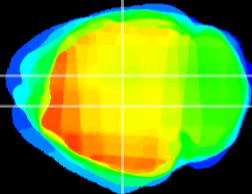

Coronal

Sagittal-R

Sagittal-L

ViBrism: CX11422
Horizontal

DG