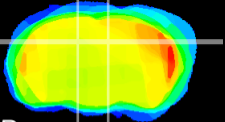

Coronal

Sagittal-R

Sagittal-L

ViBrism: CX11422
Horizontal

DG