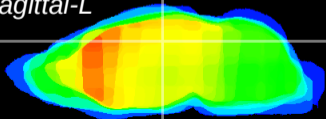

Coronal

Sagittal-R

Sagittal-L

ViBrism: CX11422
Horizontal

DG