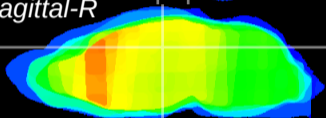

Coronal

Sagittal-R

Sagittal-L

ViBrism: CX11422
Horizontal

DG