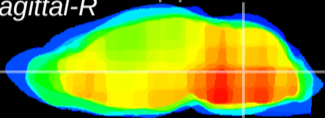

Coronal

Sagittal-R

Sagittal-L

ViBriSM: CX11424
Horizontal

MVe