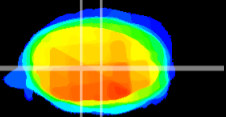

Coronal

Sagittal-R

Sagittal-L

ViBriSM: CX11424
Horizontal

MVe