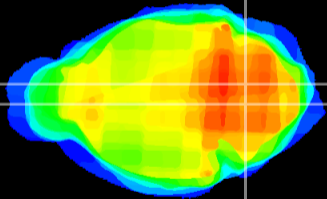

Coronal

Sagittal-R

Sagittal-L

ViBriSM: CX11424
Horizontal

MVe