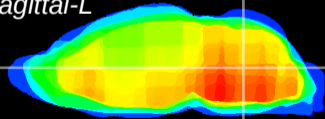

Coronal

Sagittal-R

Sagittal-L

ViBriSM: CX11424
Horizontal

MVe