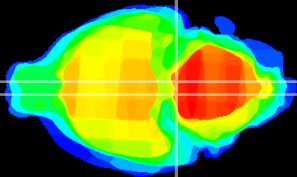

Coronal

Sagittal-R

Sagittal-L

ViBrism: CX11424
Horizontal

Pn