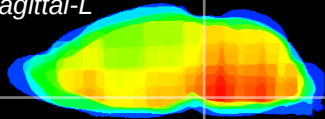

Coronal

Sagittal-R

Sagittal-L

ViBrism: CX11424
Horizontal

Pn