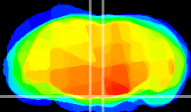

Coronal

Sagittal-R

Sagittal-L

ViBrism: CX11424
Horizontal

Pn