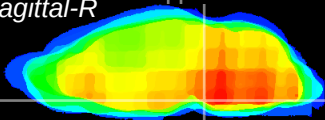

Coronal

Sagittal-R

Sagittal-L

ViBrism: CX11424
Horizontal

Pn