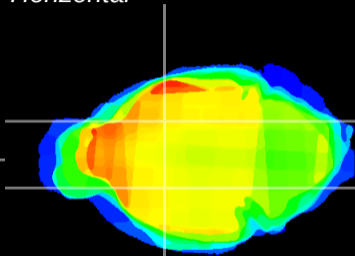

Coronal

Sagittal-R

Sagittal-L

ViBriSm: CX11430
Horizontal

GP