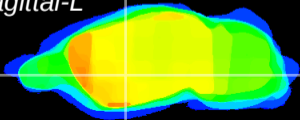

Coronal

Sagittal-R

Sagittal-L

ViBriSm: CX11430
Horizontal

GP