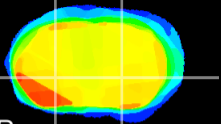

Coronal

Sagittal-R

Sagittal-L

ViBriSm: CX11430
Horizontal

GP