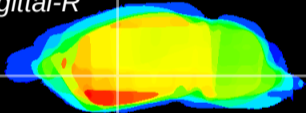

Coronal

Sagittal-R

Sagittal-L

ViBriSm: CX11430
Horizontal

GP