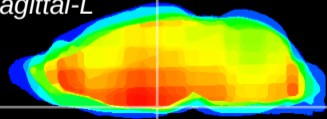

Coronal

Sagittal-R

Sagittal-L

ViBrism: CX11432
Horizontal

Arc