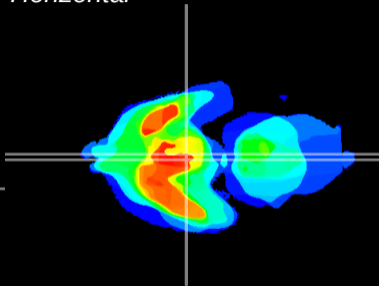

Coronal

Sagittal-R

Sagittal-L

ViBrism: CX11432
Horizontal

Arc