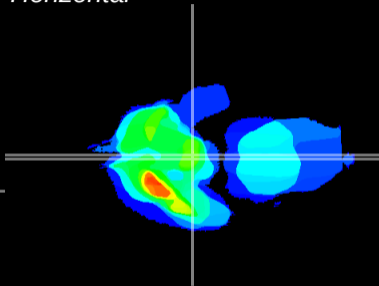

Coronal

Sagittal-R

Sagittal-L

ViBrism: CX11432
Horizontal

ME