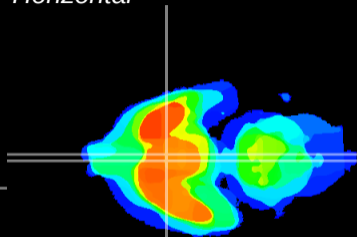

Coronal

Sagittal-R

Sagittal-L

ViBrism: CX11435
Horizontal

SCN