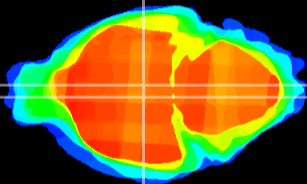

Coronal

Sagittal-R

Sagittal-L

ViBrism: CX11438
Horizontal

DM