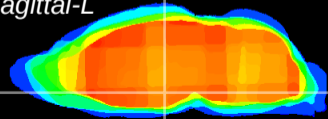

Coronal

Sagittal-R

Sagittal-L

ViBrism: CX11438
Horizontal

DM