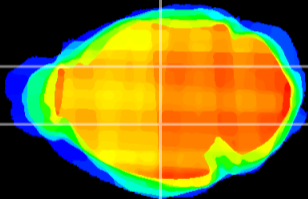

Coronal

Sagittal-R

Sagittal-L

ViBrism: CX11441
Horizontal

VPM/VPL