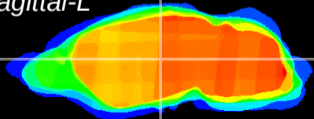

Coronal

Sagittal-R

Sagittal-L

ViBrism: CX11441
Horizontal

VPM/VPL