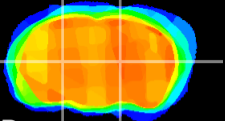

Coronal

Sagittal-R

Sagittal-L

ViBrism: CX11441
Horizontal

VPM/VPL