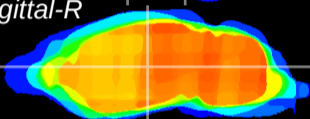

Coronal

Sagittal-R

Sagittal-L

ViBrism: CX11441
Horizontal

VPM/VPL