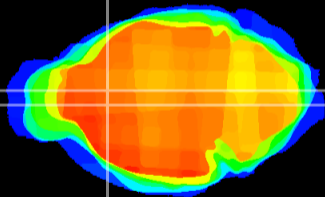

Coronal

Sagittal-R

Sagittal-L

ViBrism: CX11448
Horizontal

LS