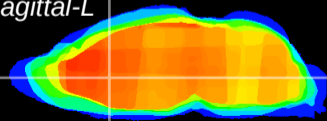

Coronal

Sagittal-R

Sagittal-L

ViBrism: CX11448
Horizontal

LS