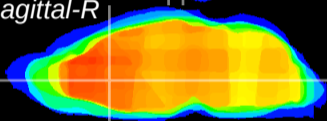

Coronal

Sagittal-R

Sagittal-L

ViBrism: CX11448
Horizontal

LS