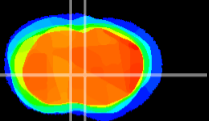

Coronal

Sagittal-R

Sagittal-L

ViBrism: CX11448
Horizontal

LS