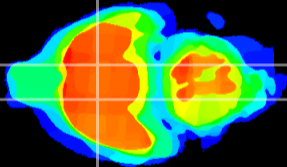

Coronal

Sagittal-R

Sagittal-L

ViBrism: CX11449
Horizontal

LH