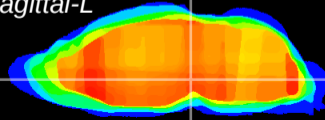

Coronal

Sagittal-R

Sagittal-L

ViBrism: CX11449
Horizontal

VTA