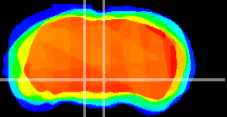

Coronal

Sagittal-R

Sagittal-L

ViBrism: CX11449
Horizontal

VTA