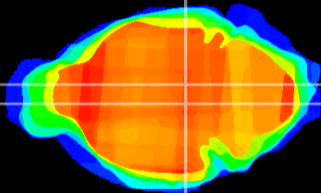

Coronal

Sagittal-R

Sagittal-L

ViBrism: CX11449
Horizontal

VTA