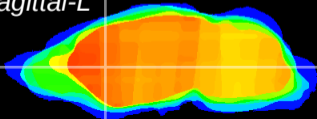

Coronal

Sagittal-R

Sagittal-L

ViBrism: CX11450
Horizontal

CPU medial