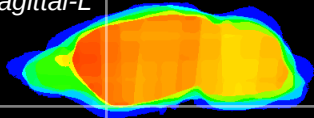

Coronal

Sagittal-R

Sagittal-L

ViBrism: CX11450
Horizontal

Tu