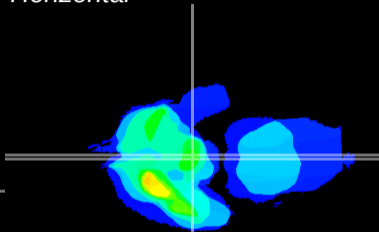

Coronal

Sagittal-R

Sagittal-L

ViBrism: CX11451
Horizontal

ME