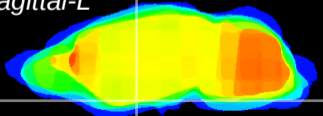

Coronal

Sagittal-R

Sagittal-L

ViBrism: CX11454
Horizontal

S0