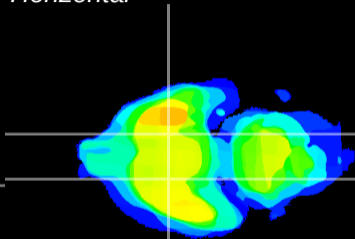

Coronal

Sagittal-R

Sagittal-L

ViBrism: CX11454
Horizontal

S0