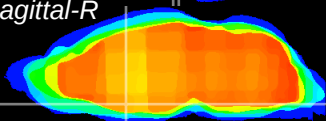

Coronal

Sagittal-R

Sagittal-L

ViBrism: CX11456
Horizontal

MPA