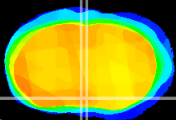

Coronal

Sagittal-R

Sagittal-L

ViBrism: CX11456
Horizontal

MPA