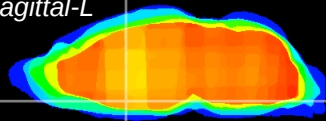

Coronal

Sagittal-R

Sagittal-L

ViBrism: CX11456
Horizontal

MPA