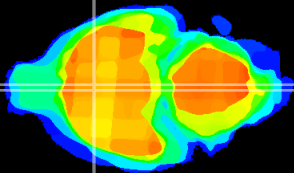

Coronal

Sagittal-R

Sagittal-L

ViBrism: CX11456
Horizontal

MPA