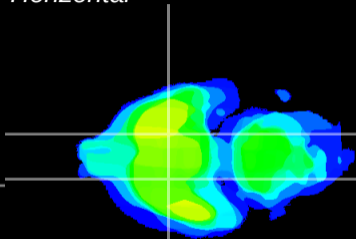

Coronal

Sagittal-R

Sagittal-L

ViBrism: CX11459
Horizontal

S0