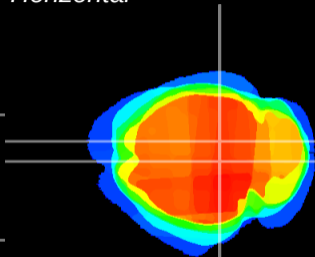

Coronal

Sagittal-R

Sagittal-L

ViBrism: CX11461
Horizontal

SC