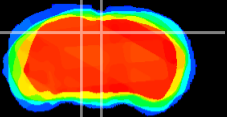

Coronal

Sagittal-R

Sagittal-L

ViBrism: CX11461
Horizontal

SC