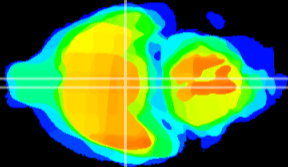

Coronal

Sagittal-R

Sagittal-L

ViBrism: CX11462
Horizontal

VMH