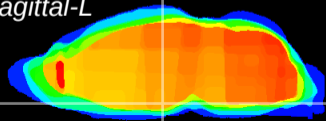

Coronal

Sagittal-R

Sagittal-L

ViBrism: CX11462
Horizontal

VMH