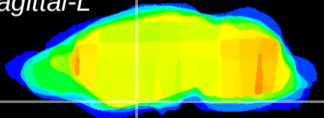

Coronal

Sagittal-R

Sagittal-L

ViBrism: CX11463
Horizontal

S0