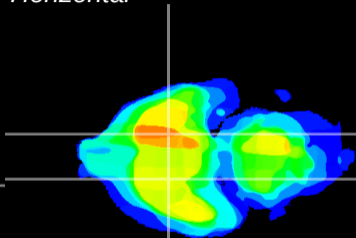

Coronal

Sagittal-R

Sagittal-L

ViBrism: CX11463
Horizontal

S0