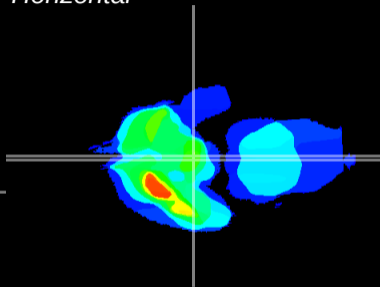

Coronal

Sagittal-R

Sagittal-L

ViBrism: CX11467
Horizontal

ME