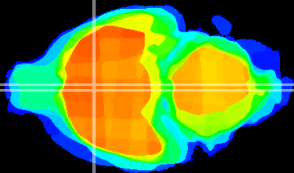

Coronal

Sagittal-R

Sagittal-L

ViBrism: CX11472
Horizontal

MPA