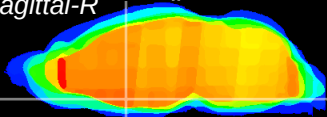

Coronal

Sagittal-R

Sagittal-L

ViBrism: CX11472
Horizontal

MPA