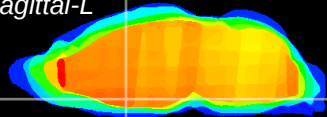

Coronal

Sagittal-R

Sagittal-L

ViBrism: CX11472
Horizontal

MPA