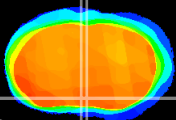

Coronal

Sagittal-R

Sagittal-L

ViBrism: CX11472
Horizontal

MPA