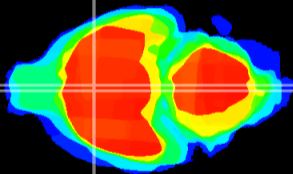

Coronal

Sagittal-R

Sagittal-L

ViBrism: CX11474
Horizontal

MPA