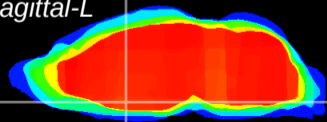

Coronal

Sagittal-R

Sagittal-L

ViBrism: CX11474
Horizontal

MPA