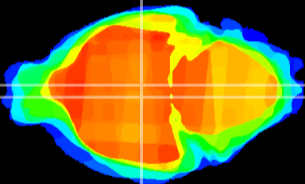

Coronal

Sagittal-R

Sagittal-L

ViBrism: CX11475
Horizontal

DM