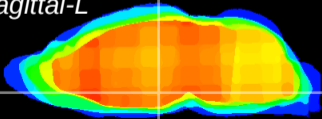

Coronal

Sagittal-R

Sagittal-L

ViBrism: CX11475
Horizontal

DM