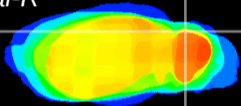

Coronal

Sagittal-R

Sagittal-L

ViBrism: CX11477
Horizontal

Cb lobe