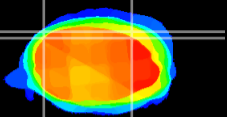

Coronal

Sagittal-R

Sagittal-L

ViBrism: CX11477
Horizontal

Cb lobe