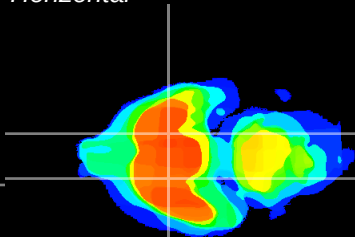

Coronal

Sagittal-R

Sagittal-L

ViBrism: CX11478
Horizontal

S0