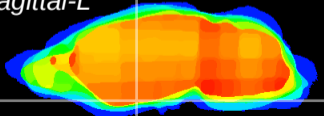

Coronal

Sagittal-R

Sagittal-L

ViBrism: CX11478
Horizontal

S0