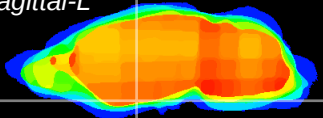

Coronal

Sagittal-R

Sagittal-L

ViBrism: CX11478
Horizontal

S0