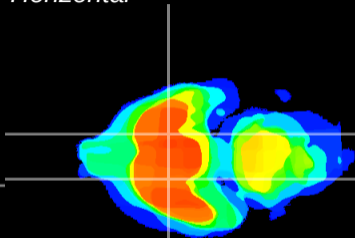

Coronal

Sagittal-R

Sagittal-L

ViBrism: CX11478
Horizontal

S0