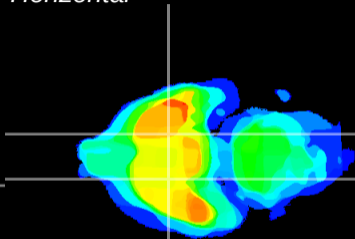

Coronal

Sagittal-R

Sagittal-L

ViBrism: CX11481
Horizontal

S0