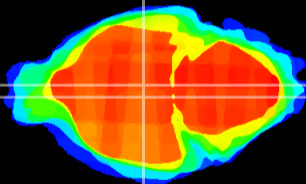

Coronal

Sagittal-R

Sagittal-L

ViBrism: CX11482
Horizontal

DM