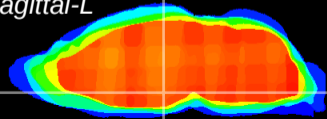

Coronal

Sagittal-R

Sagittal-L

ViBrism: CX11482
Horizontal

DM