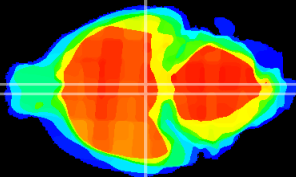

Coronal

Sagittal-R

Sagittal-L

ViBrism: CX11482
Horizontal

M