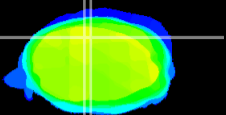

Coronal

Sagittal-R

Sagittal-L

ViBrism: CX11487  
Horizontal

Cb vermis