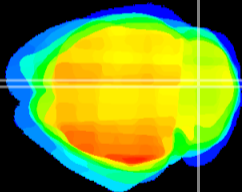

Coronal

Sagittal-R

Sagittal-L

ViBrism: CX11487  
Horizontal

Cb vermis