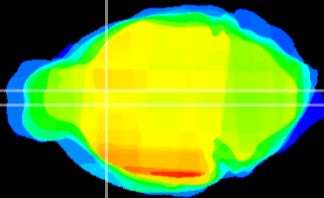

Coronal

Sagittal-R

Sagittal-L

ViBrism: CX11487
Horizontal

LS