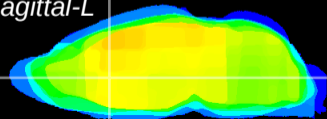

Coronal

Sagittal-R

Sagittal-L

ViBrism: CX11487
Horizontal

LS