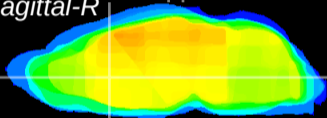

Coronal

Sagittal-R

Sagittal-L

ViBrism: CX11487
Horizontal

LS