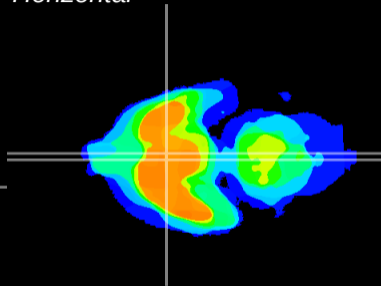

Coronal

Sagittal-R

Sagittal-L

ViBriSM: CX11500
Horizontal

SCN